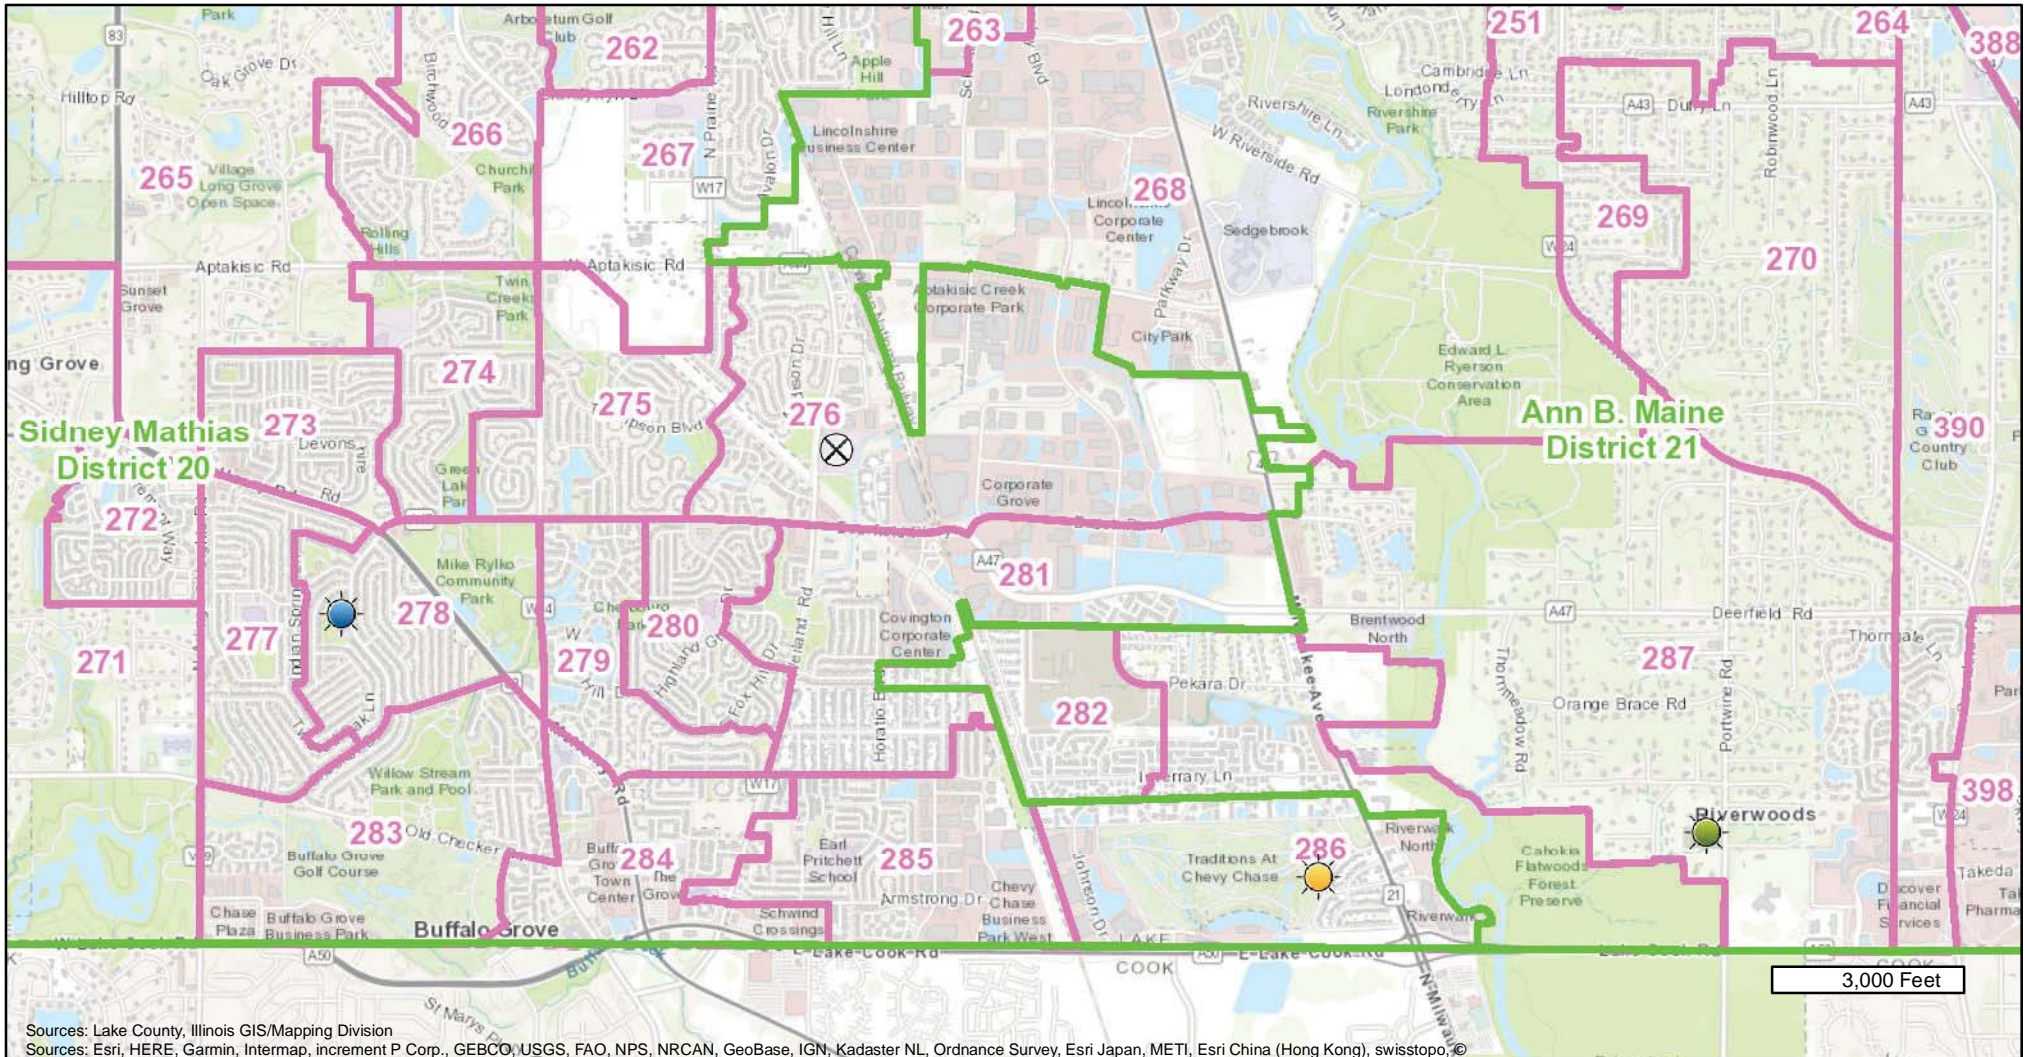

Aptakistic School - Chevy Chase Country Club - Riverwoods Village Hall - Willow Grove School

Lake County
 Geographic Information System

Lake County
 GIS Division
 18 N County St
 Waukegan IL 60085
 (847) 377-2388

Map Printed on 6/19/2018

N

Points

-  Riverwoods
-  Old-Aptakistic
-  Chevy Chase
-  Willow Grove School
-  County Board Districts
-  Precincts

Disclaimer: The selected feature may not occur anywhere in the current map extent. A Registered Land Surveyor should be consulted to determine the precise location of property boundaries on the ground. This map does not constitute a regulatory determination and is not a base for engineering design. This map is intended to be viewed and printed in color.